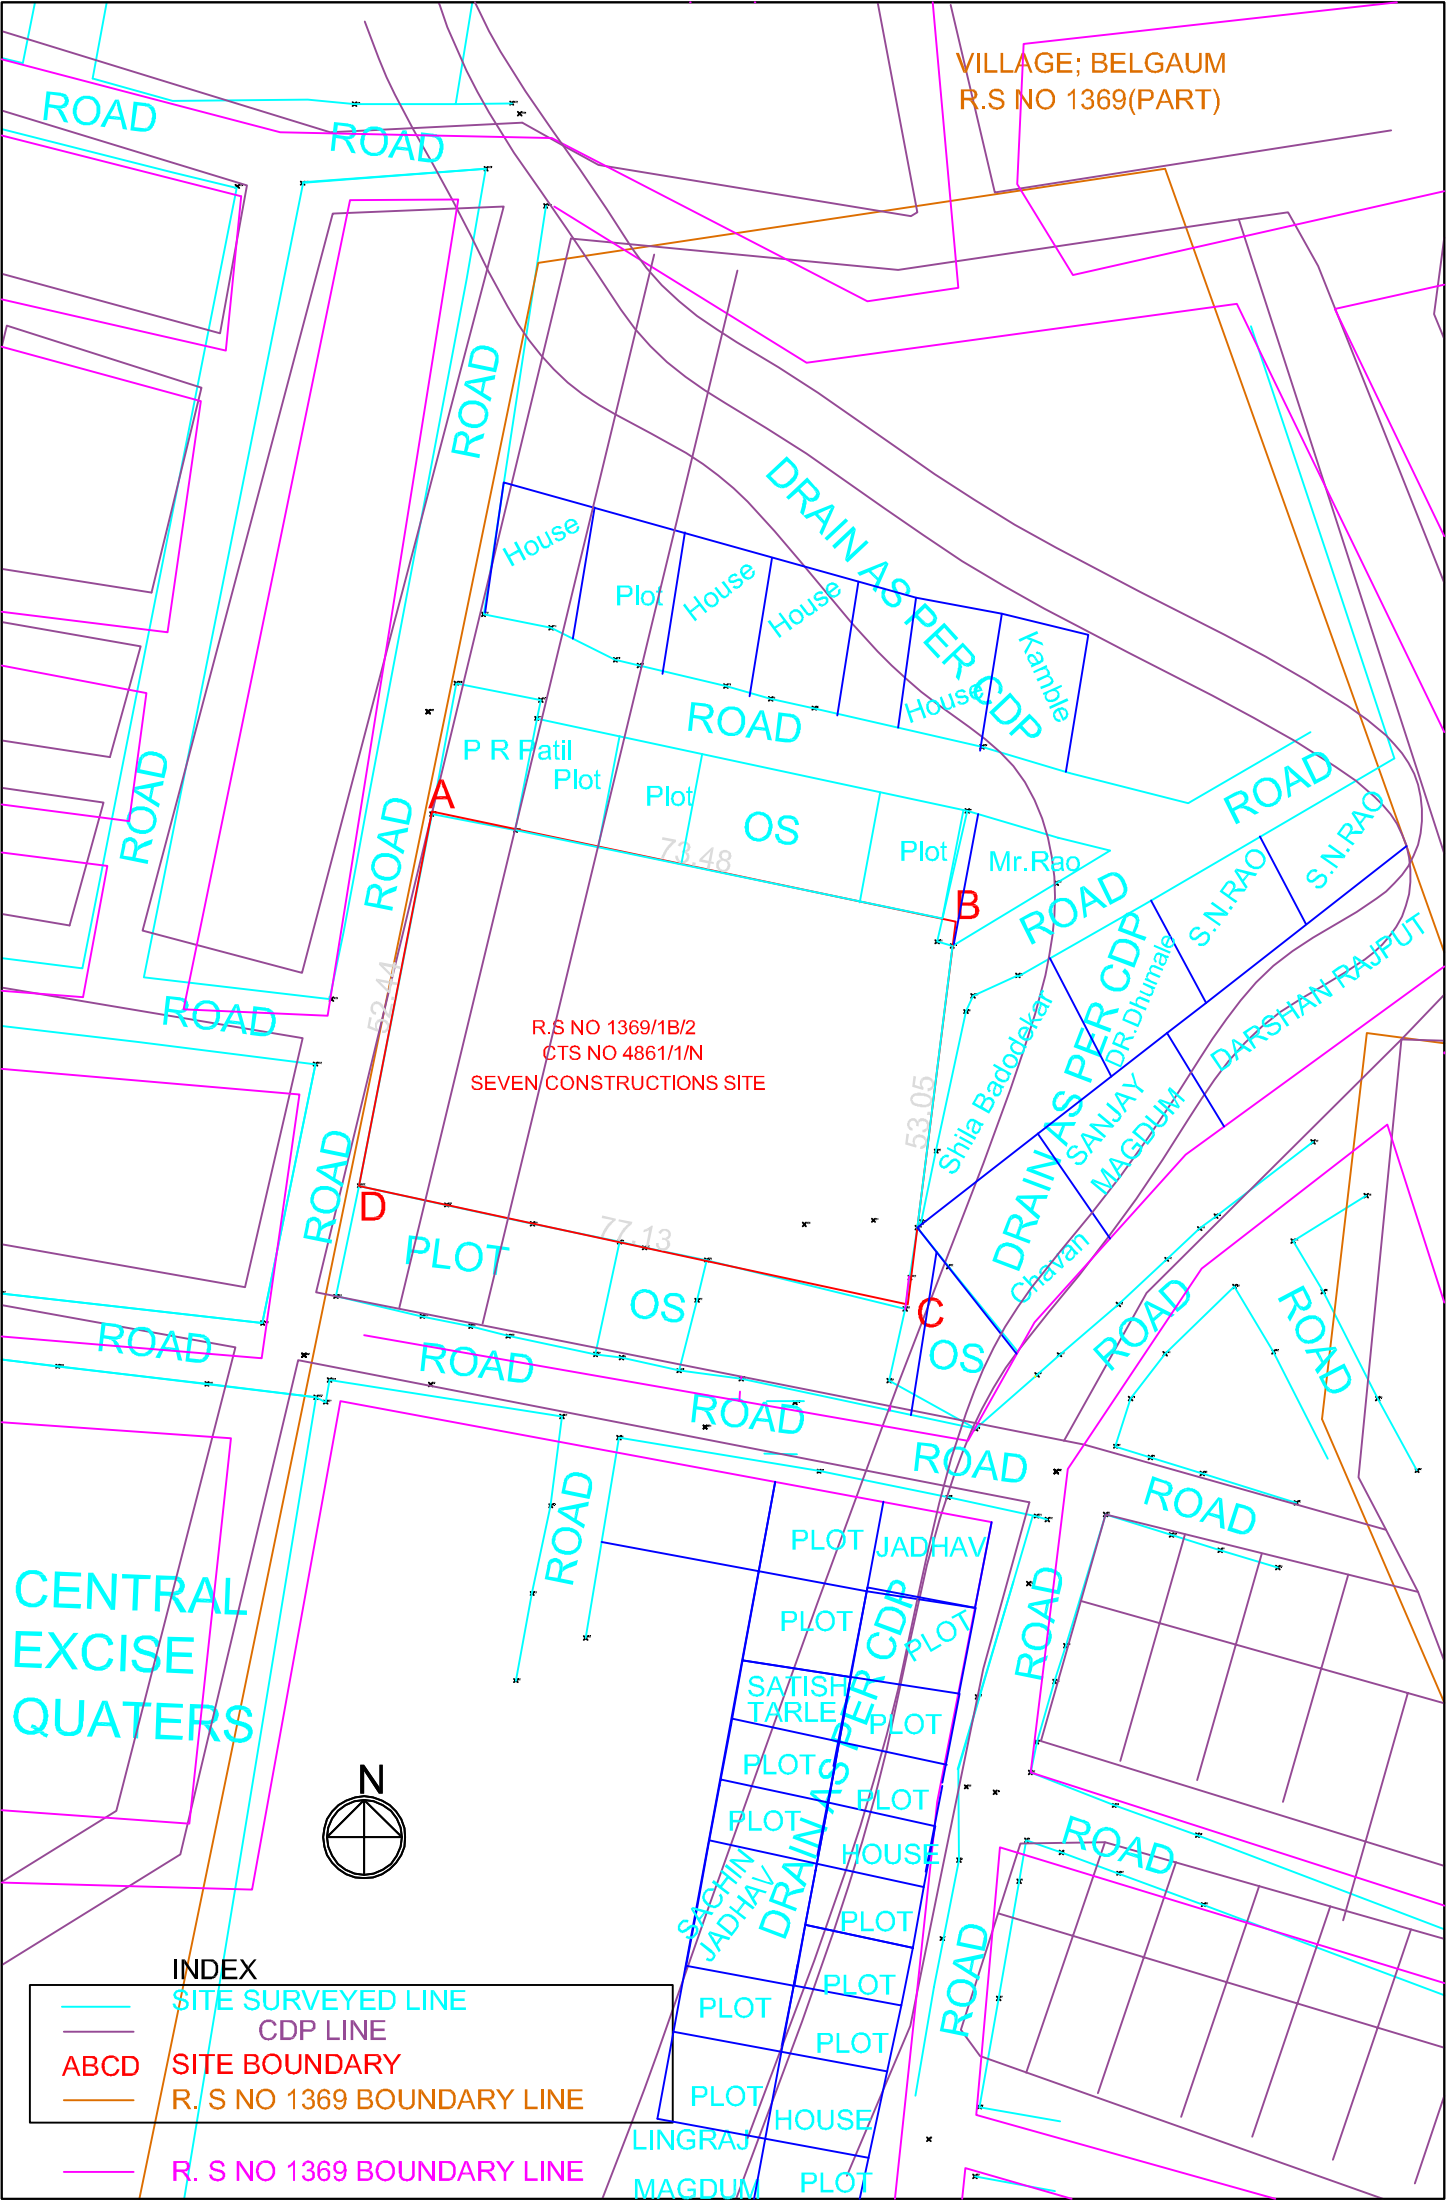

VILLAGE; BELGAUM  
R.S NO 1369(PART)

INDEX

	SITE SURVEYED LINE
	CDP LINE
	ABCD SITE BOUNDARY
	R. S NO 1369 BOUNDARY LINE
	R. S NO 1369 BOUNDARY LINE